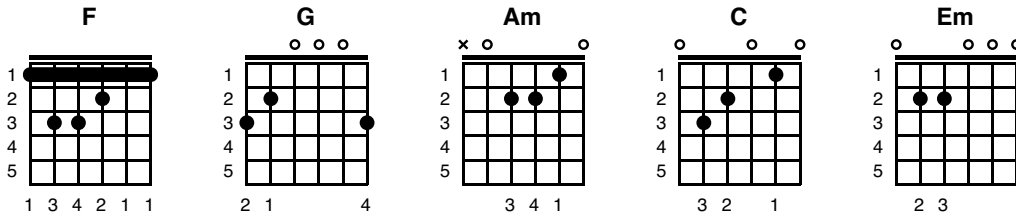

Let her go

Passenger

Intro

(Am ↓ ↓ ↑)

G ↓ ↓ ↑

nur bei Wiederholung

TAB 4/4

↓ ↓ ↑
F

↓ ↓ ↑
G

G

↓ ↓ ↑
F

↓ ↓ ↑
G

Am

x 2

Let her go

Passenger

Intro:

F GAm GF GAm G

X2

Chorus: ↓ ↓ ↑ ↑ ↓ ↓

Well you only need the light when it's burning low **F C**
 Only miss the sun when it starts to snow **G Am**
 Only know you love her when you let her go **F C G²**
 Only know you've been high when you're feeling low **F C**
 Only hate the road when you're missin home **G Am**
 Only know you love her when you've let her go **F C**
 And you let her go **G G↓**

Am F G Em Ab hier ↓ ↓ ↓ ↓ ↑
Am F G

Strophe 1:

Am F
 Staring at the bottom of your glass
G Em
 Hoping one day you will make a dream last
Am F
 The dreams come slow and they go so fast
Am F
 You see her when you close your eyes
G Em
 Maybe one day you will understand why
Am F G²
 Everything you touch surely dies